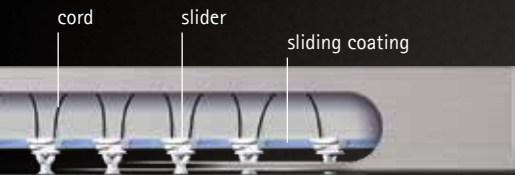

traversing systems

contemporary ■ functional ■ innovative