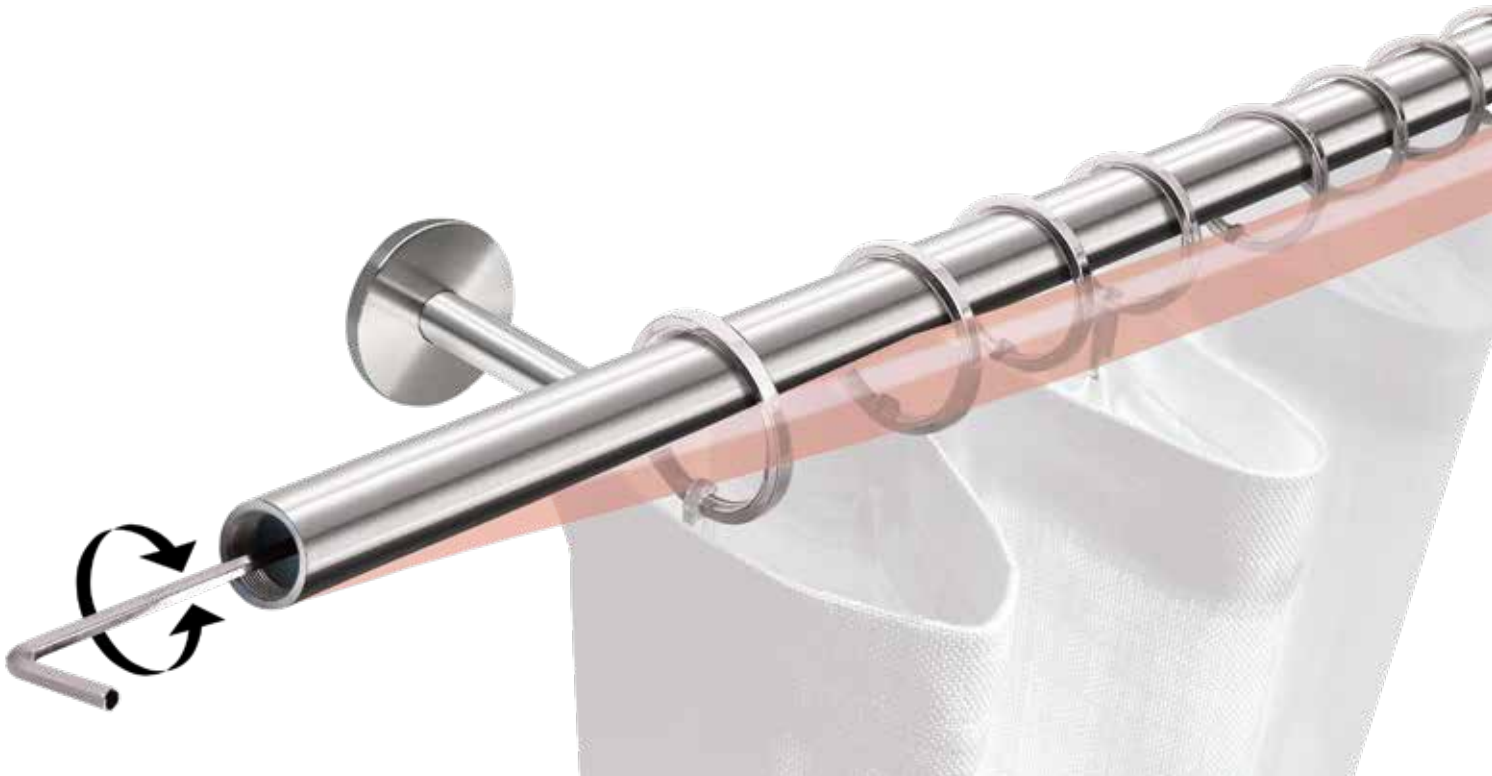

WING

interstil integral

An intersil patent – worldwide.

innovative ■ unique ■ patented

A three metre long traversing rod with only one bracket in the middle? - The innovative interstil integral makes it possible! Whether with a classical curtain rod, a curtain rod with centre bracket or now also available as traversing rod with centre bracket - the interstil integral allows for a greater span width in every case. The complex and completely hidden mechanism of this innovative technology lifts the rod until it is 100% level. Continuously, in no time at all, effortlessly easy.

The traditional curtain. The curtain rings highlight the hanging system and move quietly and smoothly over slider inserts.

curtain rods

outlook.4

interstil integral

An intersil patent – worldwide.

Curtain poles with integrated structural reinforcement: concealed inside the pole is a hardened steel wire which is held under tension in an off-centre position by a screw at each end. The lever forces generated by this raise the pole until it is 100% straight without transferring the forces to the brackets.

The result: span widths of up to 400 cm without a central bracket for more freedom of movement – ideal for large window fronts. Can be used in almost all interstil curtain poles.

interstil integral
- discover the
innovation via
video