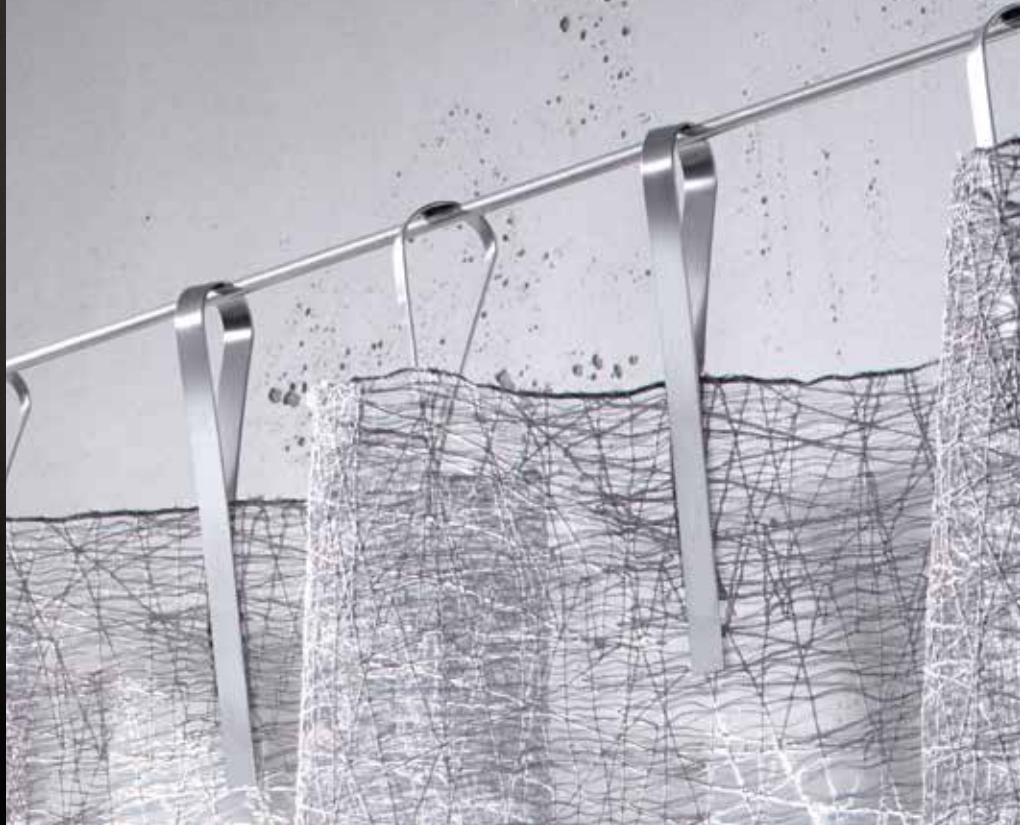

wire systems

Techno

technical ■ extravagant ■ individual