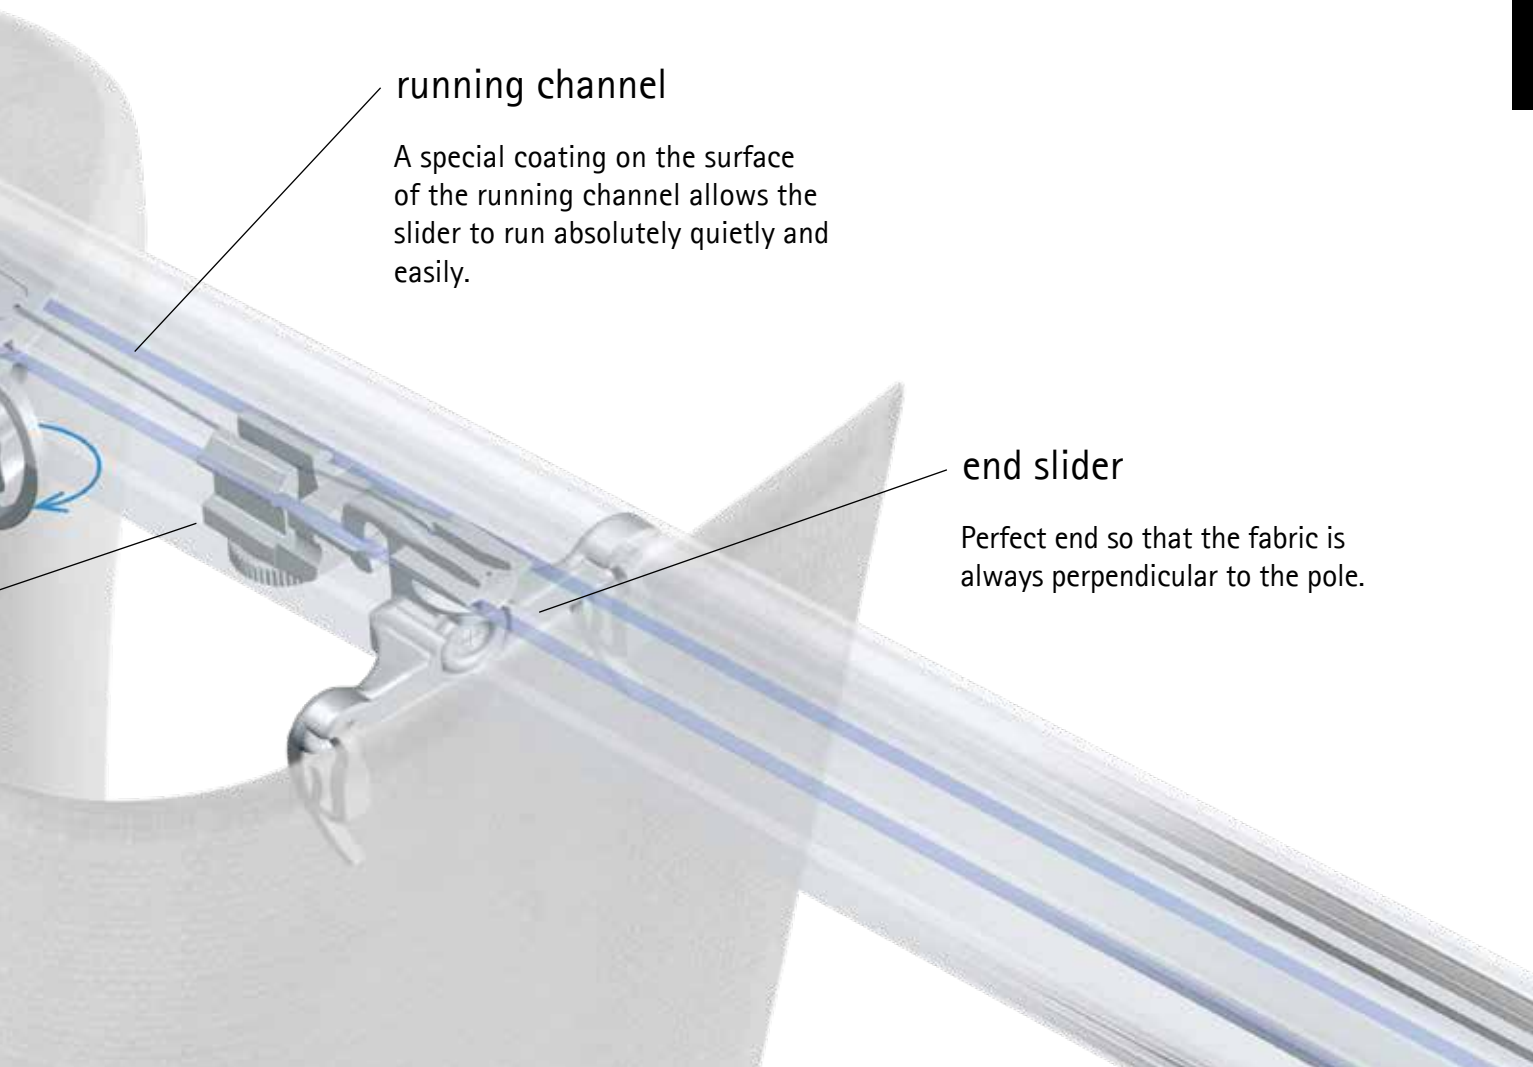

WING

interstil integral

An intersil patent – worldwide.

innovative ■ unique ■ patented

A three metre long traversing rod with only one bracket in the middle? - The innovative interstil integral makes it possible! Whether with a classical curtain rod, a curtain rod with centre bracket or now also available as traversing rod with centre bracket - the interstil integral allows for a greater span width in every case. The complex and completely hidden mechanism of this innovative technology lifts the rod until it is 100% level. Continuously, in no time at all, effortlessly easy.

interstil integral
- discover the
innovation via
video

rotating slider

Sliders running without tilting.

slider on the cord

Is the guarantee for even waves ...

... and the cord remain concealed in the profile.

brake

So that the curtain remains standing, exactly where you want it. Continuously adjustable.

Details for a perfect wave

running channel

A special coating on the surface of the running channel allows the slider to run absolutely quietly and easily.