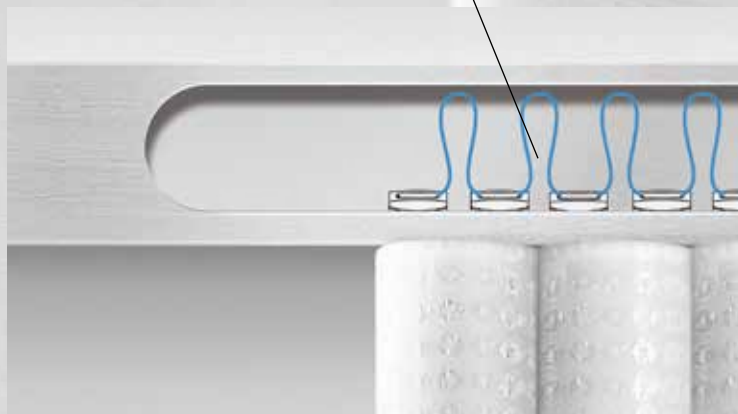

WING

interstil integral

An intersil patent – worldwide.

innovative ■ unique ■ patented

A three metre long traversing rod with only one bracket in the middle? - The innovative interstil integral makes it possible! Whether with a classical curtain rod, a curtain rod with centre bracket or now also available as traversing rod with centre bracket - the interstil integral allows for a greater span width in every case. The complex and completely hidden mechanism of this innovative technology lifts the rod until it is 100% level. Continuously, in no time at all, effortlessly easy.

interstil integral
- discover the
innovation via
video

rotating slider

Sliders running without tilting.

slider on the cord

Is the guarantee for even waves ...

... and the cord remain concealed in the profile.