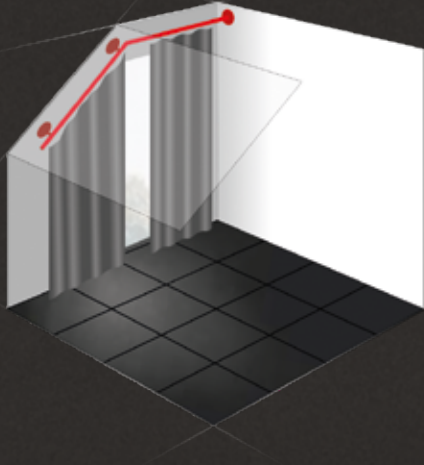

sloping ceiling