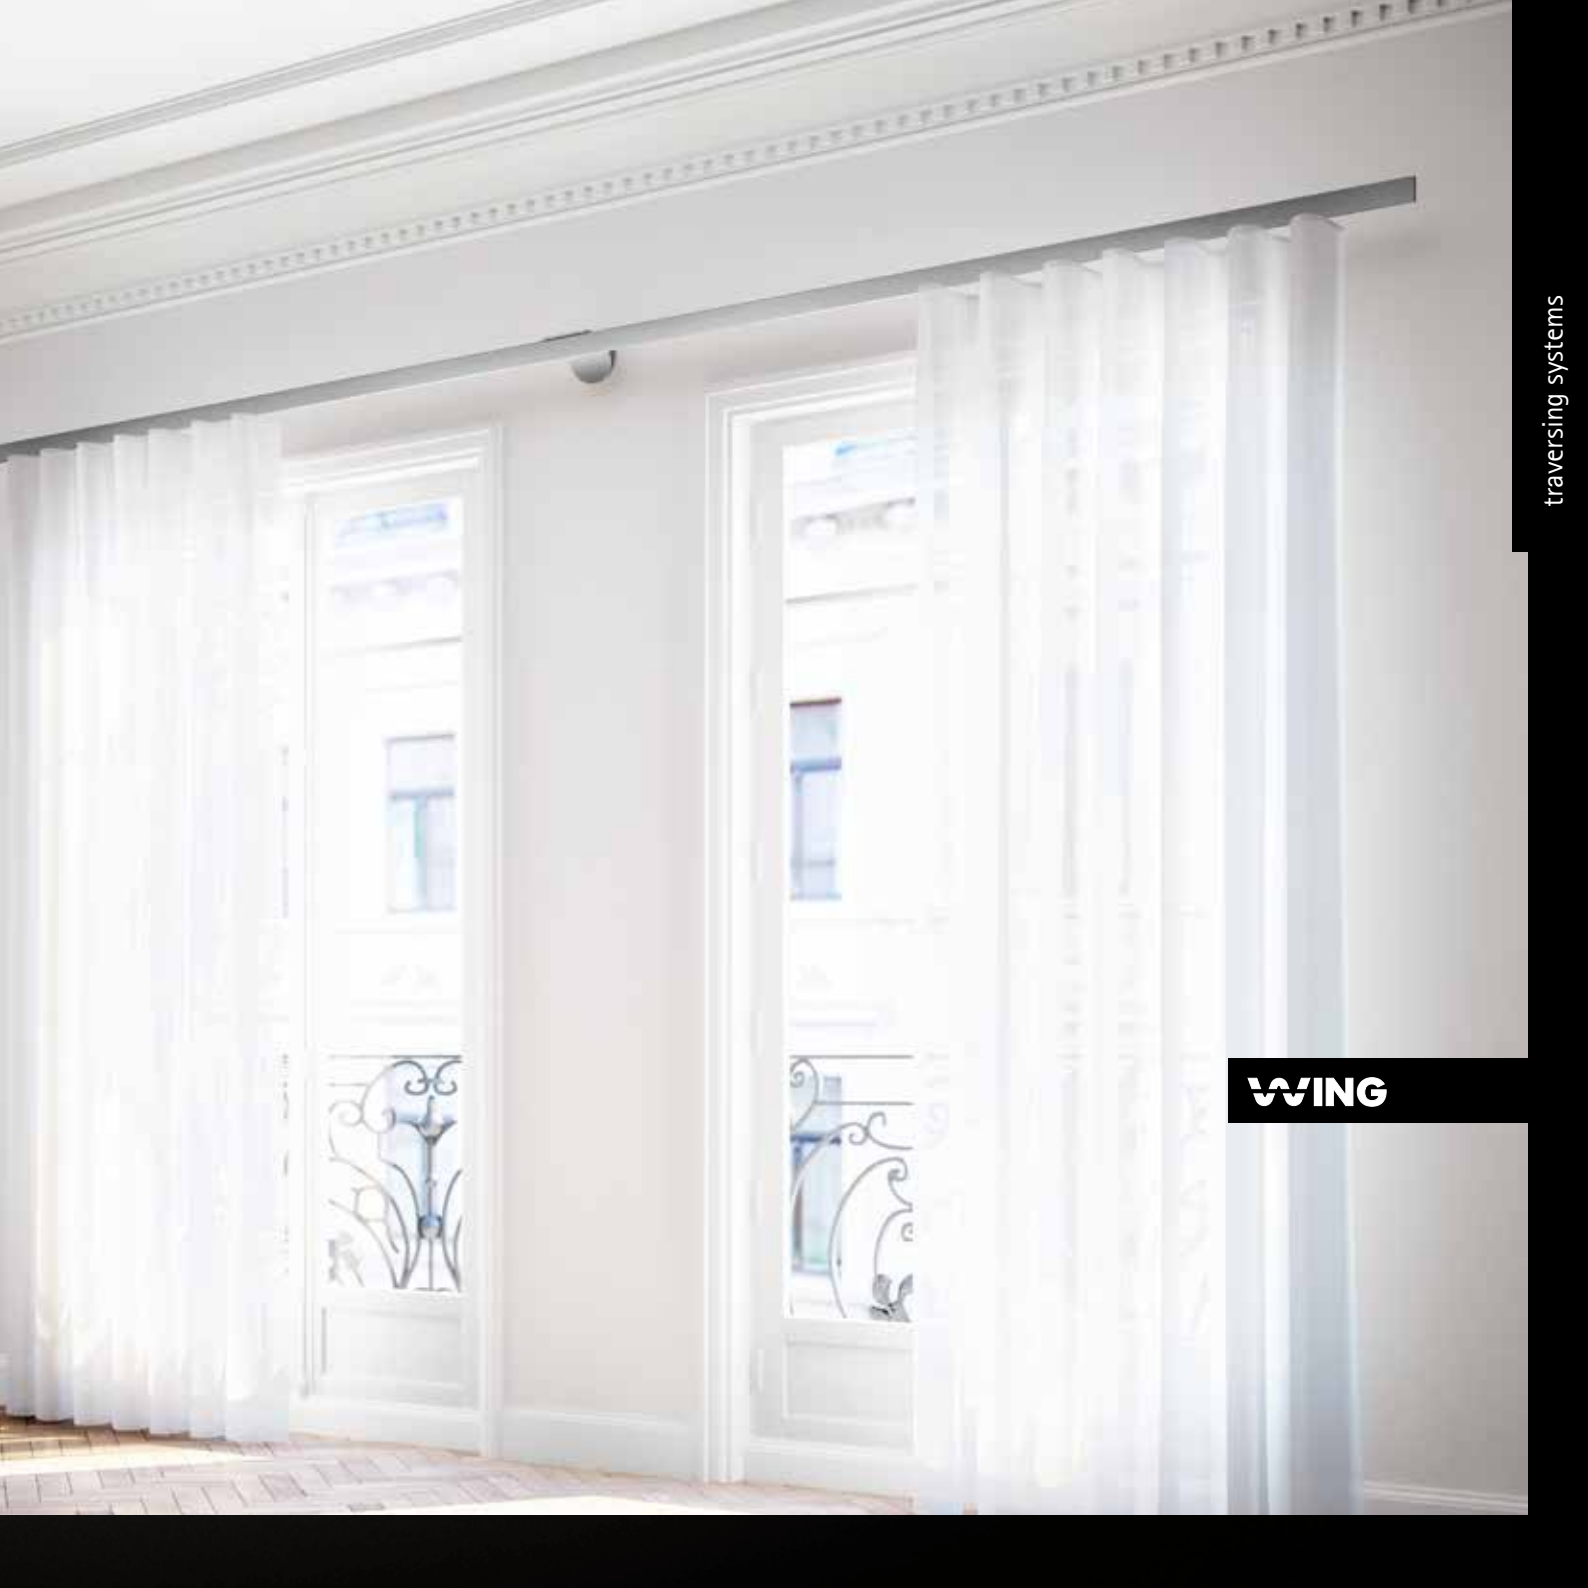

WING

interstil integral

An intersil patent – worldwide.

innovative ■ unique ■ patented

A three metre long traversing rod with only one bracket in the middle? - The innovative interstil integral makes it possible! Whether with a classical curtain rod, a curtain rod with centre bracket or now also available as traversing rod with centre bracket - the interstil integral allows for a greater span width in every case. The complex and completely hidden mechanism of this innovative technology lifts the rod until it is 100% level. Continuously, in no time at all, effortlessly easy.