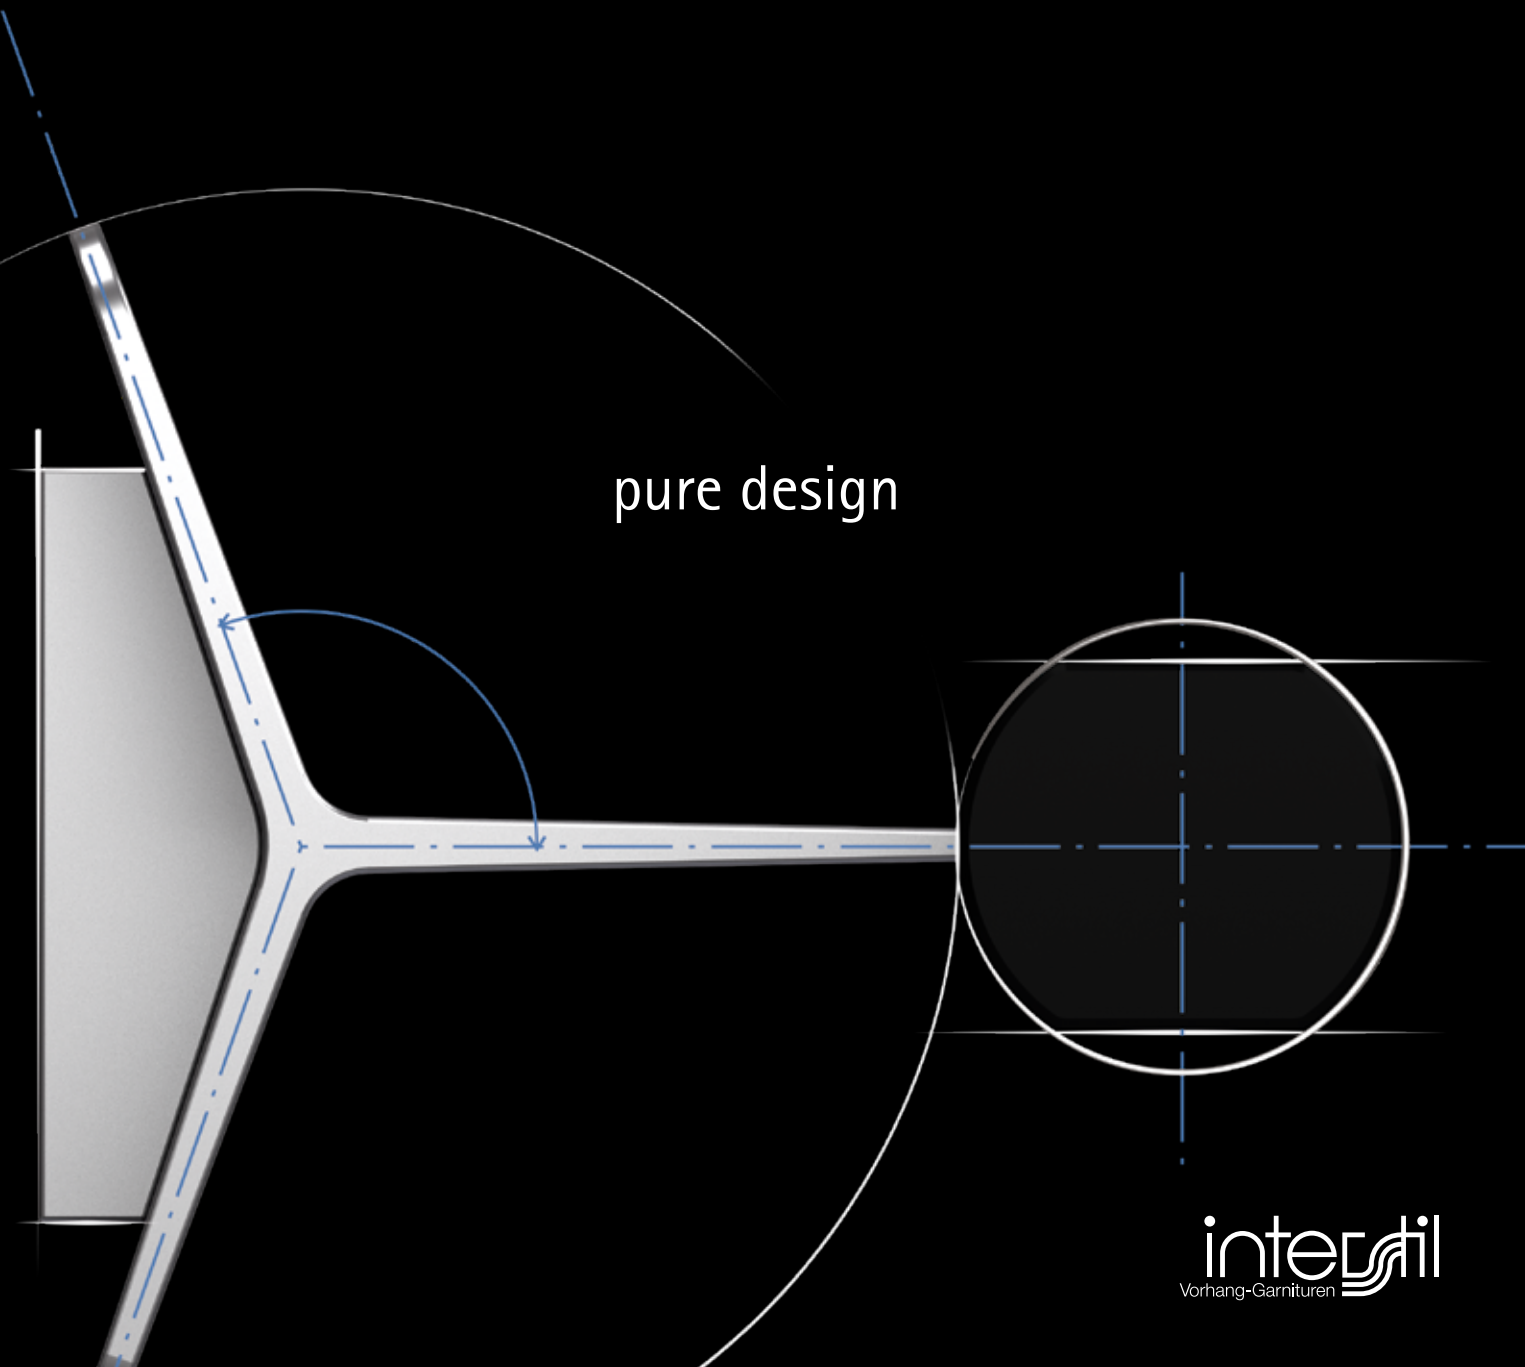

WING

interstil integral

An intersil patent – worldwide.

innovative ■ unique ■ patented

A three metre long traversing rod with only one bracket in the middle? - The innovative interstil integral makes it possible! Whether with a classical curtain rod, a curtain rod with centre bracket or now also available as traversing rod with centre bracket - the interstil integral allows for a greater span width in every case. The complex and completely hidden mechanism of this innovative technology lifts the rod until it is 100% level. Continuously, in no time at all, effortlessly easy.

etc.

colour service

You set the tone. Individual colour matching according to RAL.

213 colours RAL CLASSIC
1625 colours RAL DESIGN SYSTEM

020 85 20 more colourful	030 70 30 more colourful	040 80 30 more colourful
030 70 20 shadowed	030 80 20 Original colour tone	030 85 20 brightened
020 80 20 Colour tone jump	030 80 10 clouded	040 80 20 Colour tone jump
020 85 10 clouded	020 80 10 clouded	040 80 10 clouded