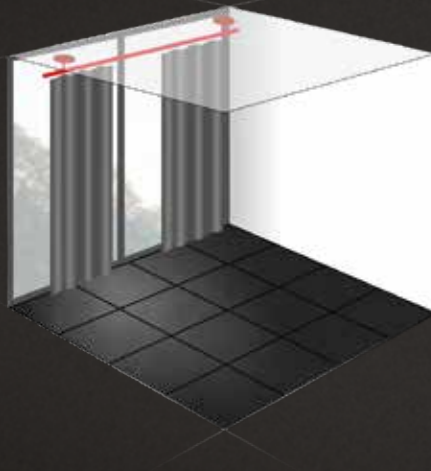

ceiling mounting