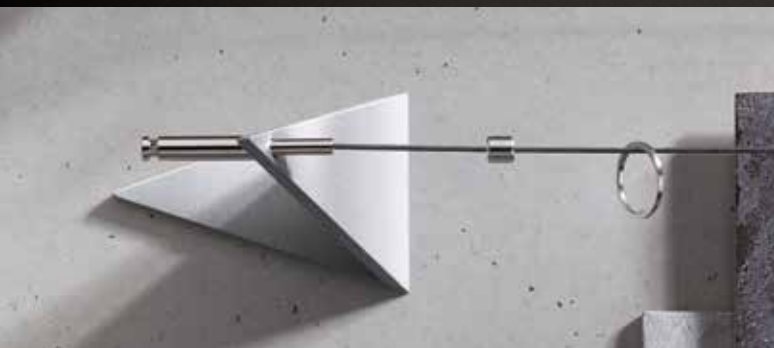

wire systems techno

reddot design award
winner 1996