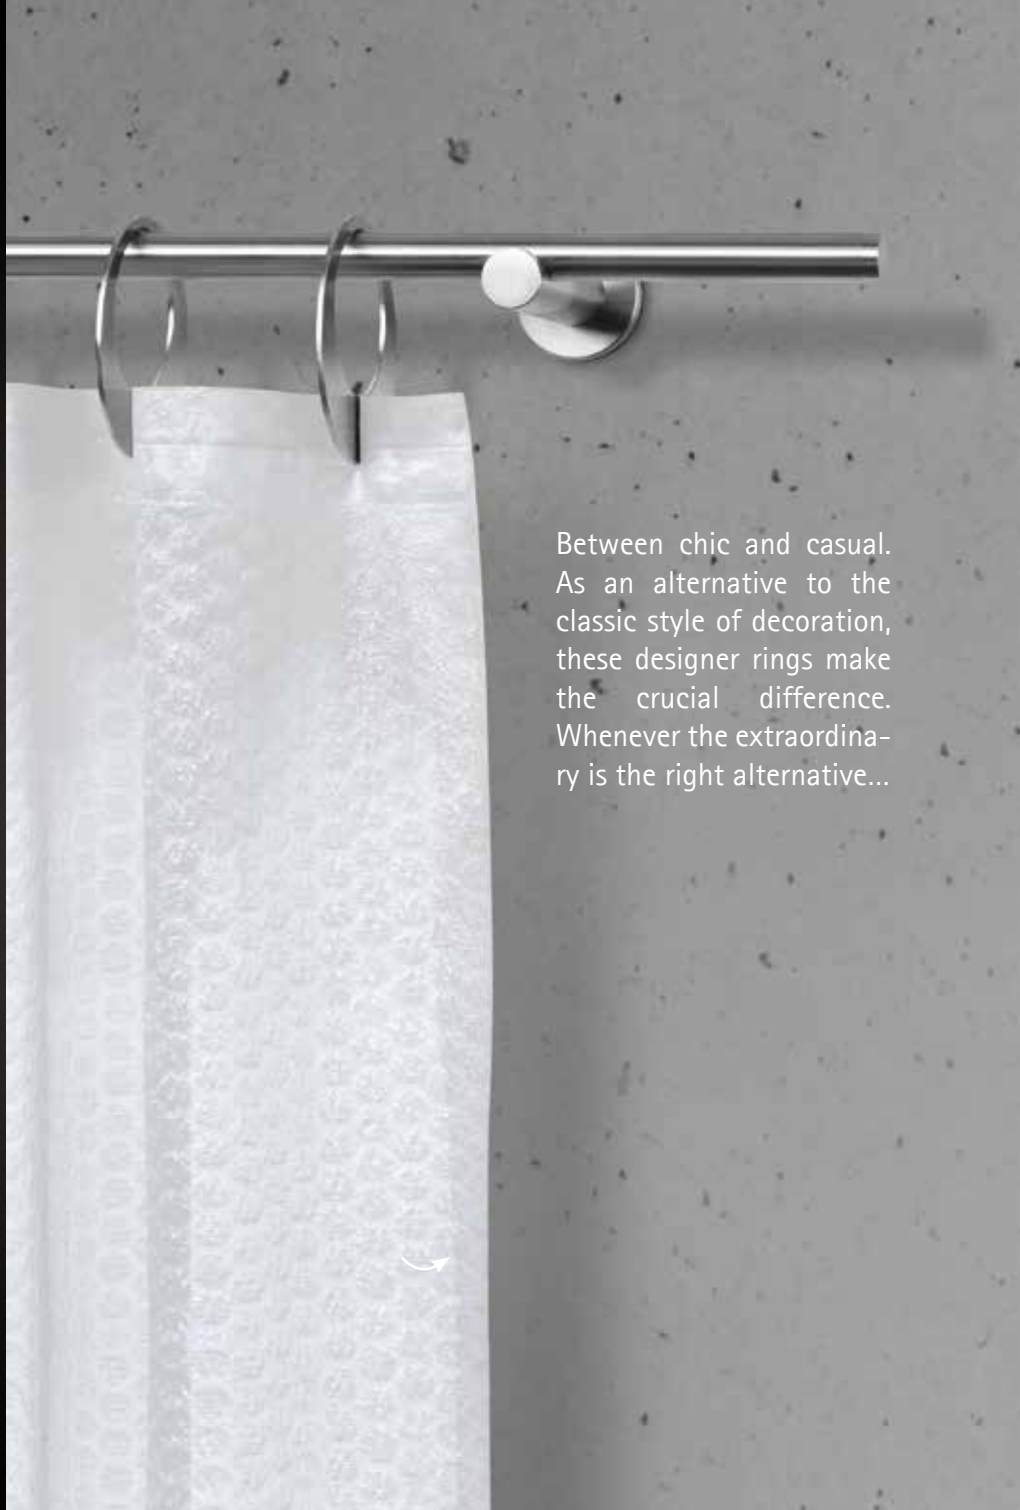

accessories

esthetic ■ valuable ■ sophisticated

batons

holdbacks

tieback

designer rings

Between chic and casual. As an alternative to the classic style of decoration, these designer rings make the crucial difference. Whenever the extraordinary is the right alternative...