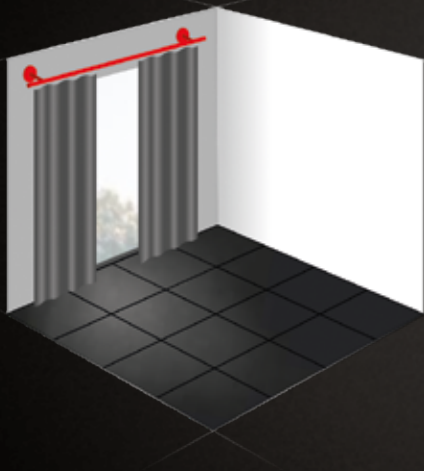

Put movement into fabrics. Draw rods allow you to open and close your curtains without touching them, matching the design of your poles. They let you protect what you love – a stylish and elegant solution..

For fine accenting and secure holding. The holdback encloses the material in a safe grip.

solutions for every room

individualisation

Space solutions

Every room is different. Highly-developed fastening systems, an unmatched number of bracket lengths, fastening variants and special functional components and our own individual assembly through to the production of special parts ensure that your "interstil" is installed in your rooms, offering exact fitting, style and functionality.