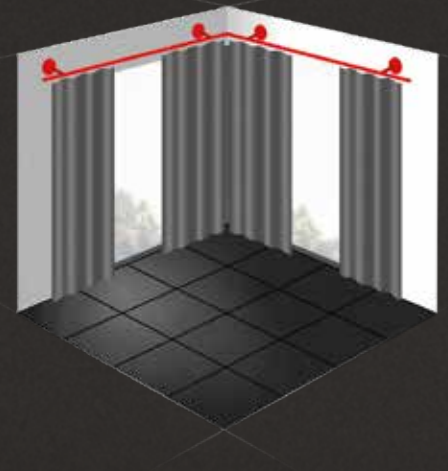

corners and bays