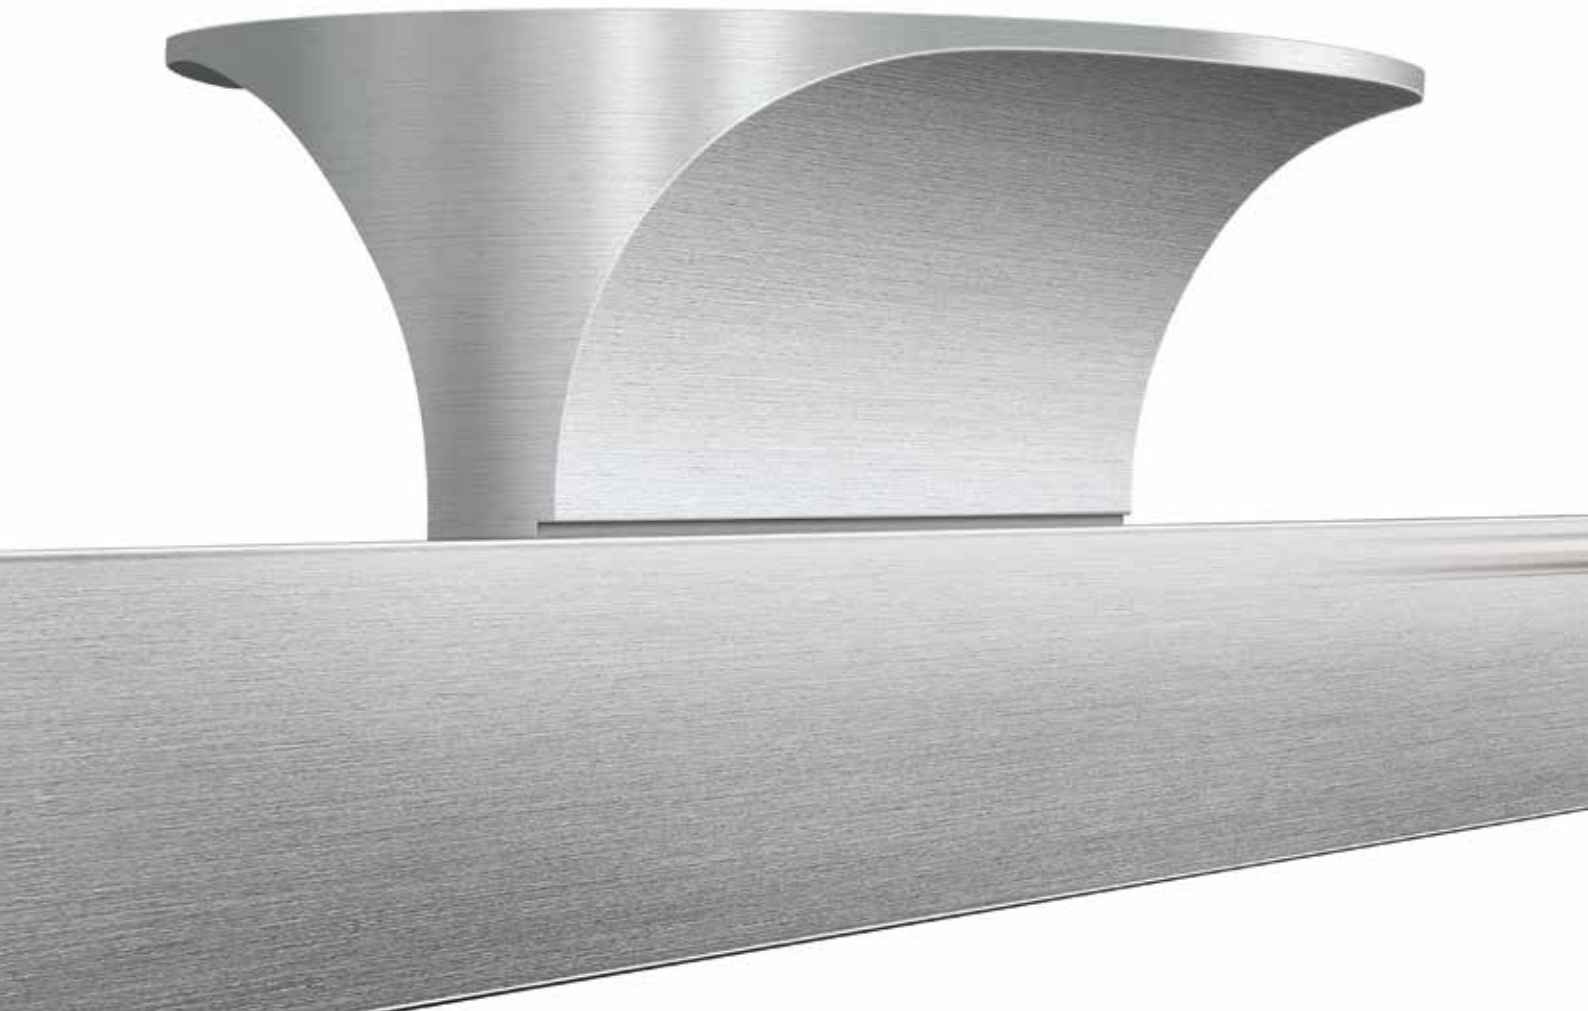

straight lines ■ minimalistic ■ pure design

concealed carrier
concealed Velcro tape

The panels remain concealed behind the expressive profiles. This is pure purism.

F1 – wall system

F1

Flächenvorhang

straight lines ■ minimalistic ■ pure design

The lowerable panel carrier ...

... allows the fabric to be fixed behind the elegant screen

The result: Purism at its best.

With just one click the F1 panel carrier disappears behind the rail, allowing the design of your fabrics to display its full potential undisturbed.

WING

interstil integral

An intersil patent – worldwide.

innovative ■ unique ■ patented

A three metre long traversing rod with only one bracket in the middle? - The innovative interstil integral makes it possible! Whether with a classical curtain rod, a curtain rod with centre bracket or now also available as traversing rod with centre bracket - the interstil integral allows for a greater span width in every case. The complex and completely hidden mechanism of this innovative technology lifts the rod until it is 100% level. Continuously, in no time at all, effortlessly easy.

interstil integral
- discover the
innovation via
video

rotating slider

Sliders running without tilting.

slider on the cord

Is the guarantee for even waves ...

... and the cord remain concealed in the profile.